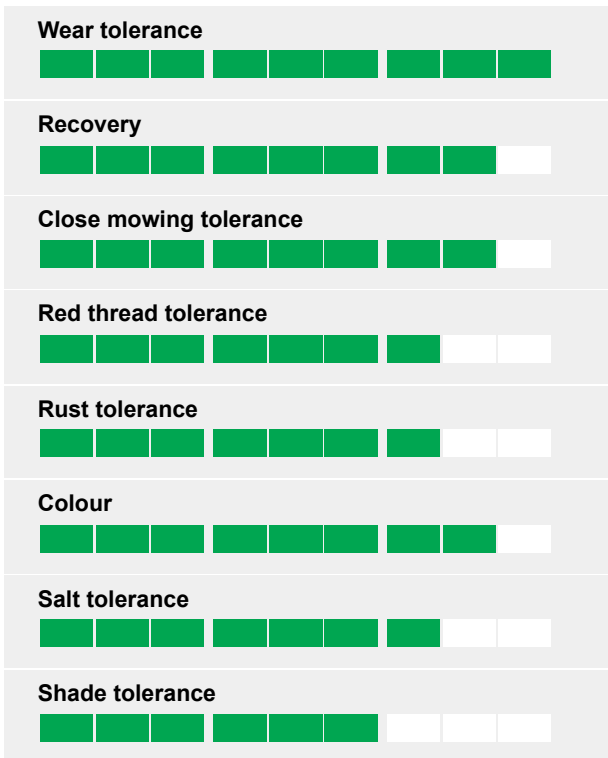

A superb ryegrass mixture for all cricket squares

- Overseeding
- Cricket square renovation
- Wicket end repair

This mixture is ideal for cricket square overseeding and end of the season renovation.

Wicket Renovation contains a blend of fine leaved, rapid germinating, quick recovery ryegrasses that have good wear tolerance.

Ratings

| % | Cultivar | S |
|-----|-----------|---|
| 20% | PLATINUM | P |
| 40% | MELBOURNE | P |
| 40% | GLADYS | P |

Pack Size: 10kg & 20kg
 Sowing Rate: 35-50g/m²
 Cutting Height: 5mm