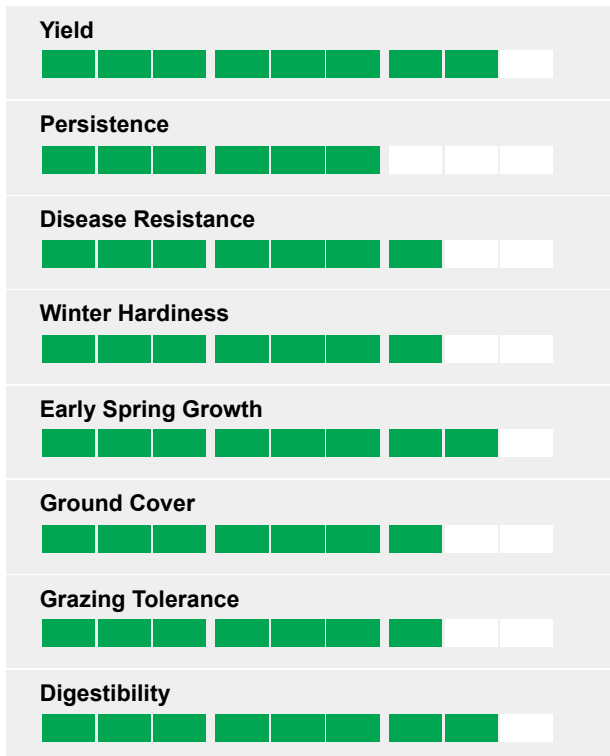

Delivers yield and quality for both cutting and grazing.

Flexicrop delivers yield and quality for both cutting and grazing. The hybrid element provides quality leafy grass at cutting and combines with the persistency and density of the perennials for all round performance.

Ratings

- Lofa has excellent stress tolerance combined with yield and forage quality
- Will cut or graze equally well producing high annual yields
- Sward density is excellent so withstands heavy traffic
- DLF FIBER ENERGY™ varieties bring superb digestibility levels
- Dual purpose White Clover performs well under both regimes
- A No Clover option is available

Varieties with High Fibre Energy

Cavendish, Nashota

Contains:

GroMax

Ryegrass

PLUS

Festulolium by DLF

Usage:

Overseed with:

GrassMax
DUAL PURPOSE