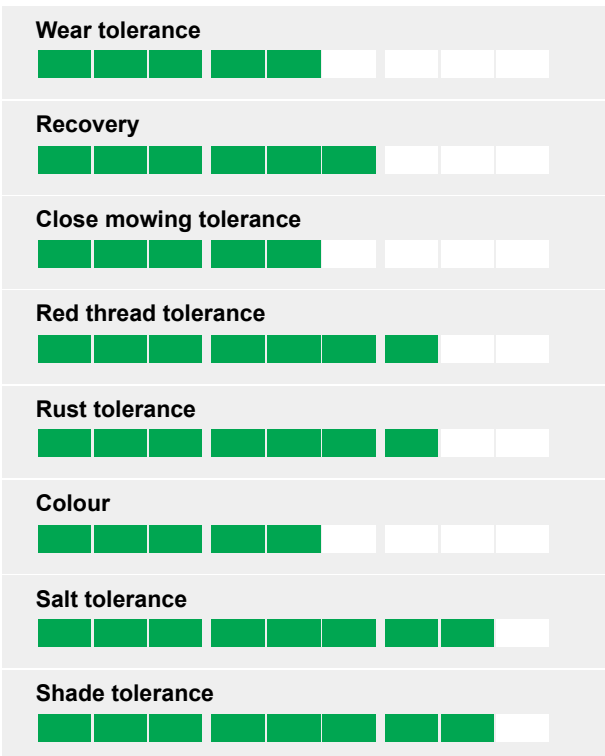

A land reclamation mixture

- Low maintenance
- Broad range of species
- Tolerant of a wide range of soils
- Fast establishment
- Helps prevent soil erosion

Ratings

A land reclamation mixture that has low maintenance requirements, suitable for a wide range of environmental conditions

| % | Cultivar | Species |
|-----|-------------|-------------|
| 30% | MASTERPIECE | Tall fescue |
| 25% | CORAIL | Strong |
| 20% | VENICE | Perenn |
| 10% | TROPHY | Chewing |
| 7% | HIGHLAND | Brown |
| 5% | | Birdsf |
| 3% | ALICE | White |