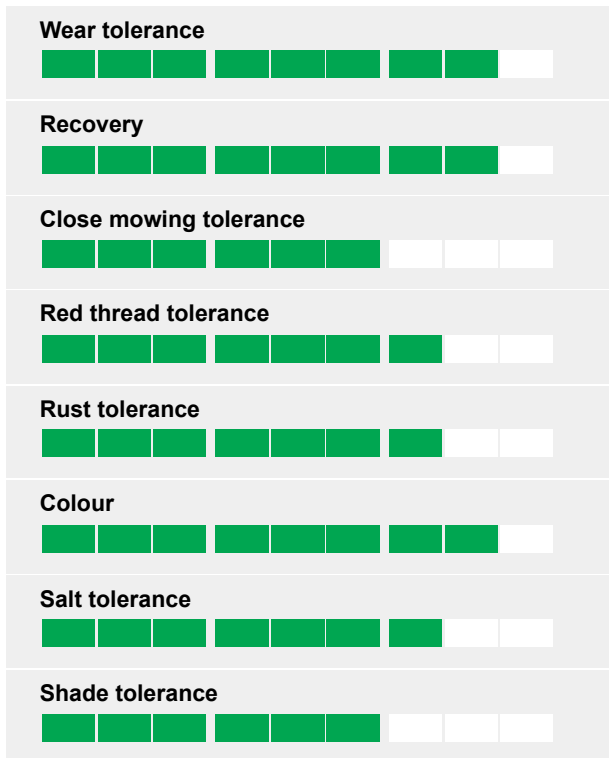

A very good economic mixture for sports fields and high wear areas

- Fast germination
- Hard wearing mixture
- Fast recovery from damage
- Excellent renovation mixture for Football and Rugby pitches
- Racecourses and Gallops

Ratings

A winter sports mixture suitable for all renovations of football and rugby pitches and other high wear areas.

Quicksport produces a fine, dense, hard-wearing sward.

%	Cultivar	Species
35%	TETRAMAGIC	Tetraploid
30%	CORAIL	Strong cree
25%	MELBOURNE	Perennial r
10%	TETRADRY	Tetraploid p