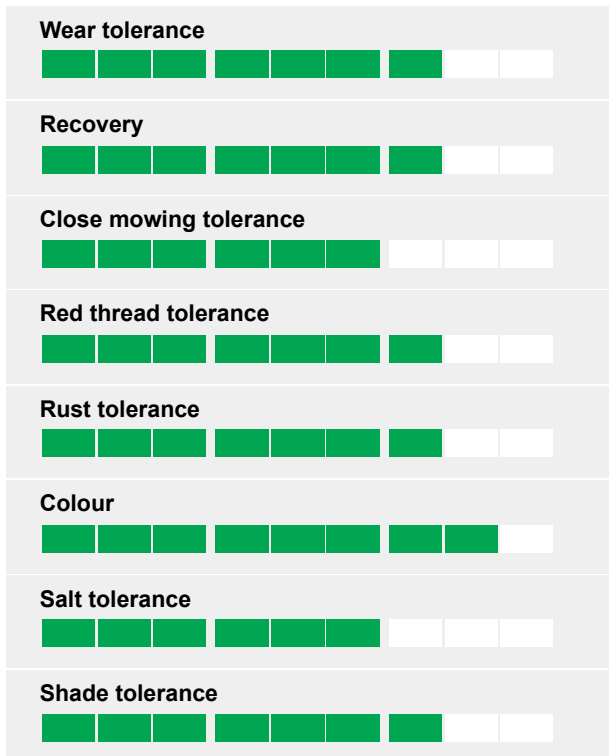

A fantastic ryegrass and fescue mixture for all high quality lawns and landscape areas

- Quality lawns
- High quality landscape areas
- Excellent all year round appearance and colour

## Ratings

**A high quality lawn and landscape mixture with ryegrass that produces a fine, dense sward with good colour and wear tolerance**

| %   | Cultivar  | Spec   |
|-----|-----------|--------|
| 15% | COLUMBINE | Perer  |
| 25% | MELBOURNE | Perer  |
| 10% | TROPHY    | Chew   |
| 10% | GLADYS    | Perer  |
| 20% | CORAIL    | Strong |
| 15% | SMIRNA    | Slende |
| 5%  | HIGHLAND  | Brow   |