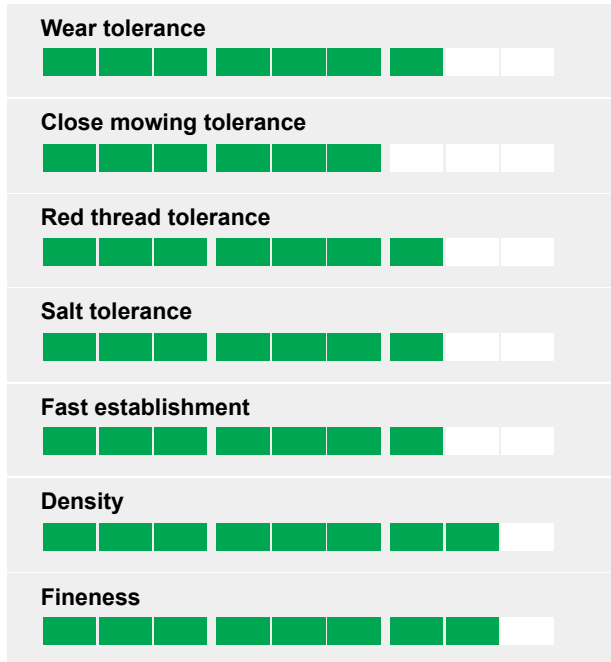

%	Cultivar	Species
10%	TETRAGAME	4 Turf Tetraploid P
20%	CHARDIN	Perennial ryegrass
10%	DICKENS	Perennial ryegrass
40%	SERGEI	Strong creeping red fescue
10%	WAGNER	Chewings fescue
10%	SMIRNA	Slender creeping red fescue

Ratings

Sowing rate:
Overseeding:
Mowing height:

An excellent mixture, fine in appearance and hard wearing with excellent colour. The improved new cultivars ensure, a shade tolerant, low maintenance turf, with good disease resistance, keeping future maintenance costs to the minimum. The inclusion of our unique 4turf Tetraploid ryegrass Tetragame deliver fast establishment, improved colour, increased drought tolerance and incredible disease resistance. A very successful mixture for both private and local authority use, on housing and industrial developments where a high quality and durable turf is called for.