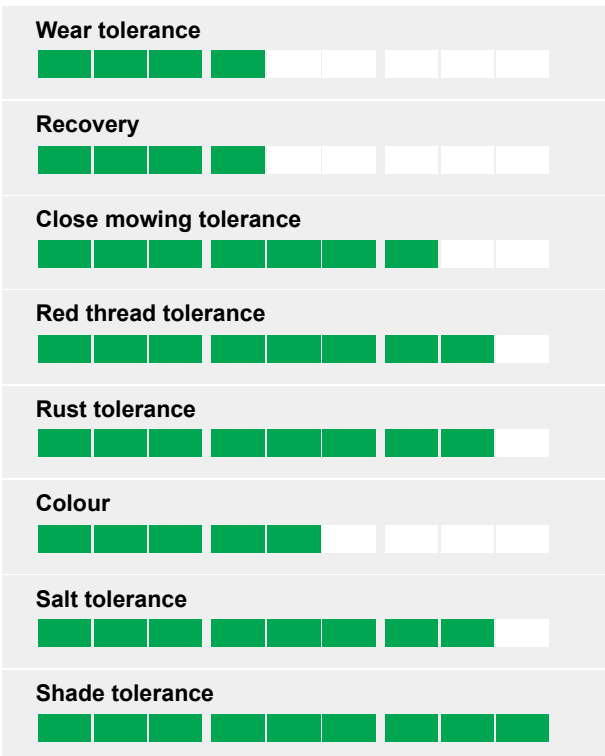

A fine low maintenance and shade tolerant mixture for landscape and lawns

- Shaded/dry soils
- Drought tolerant
- Reduced mowing
- Fine appearance
- Environmental and sustainable mix

Ratings

A true low maintenance mixture that has good shade and drought tolerance with a slow growth habit.

Ideal to use under trees and in all shady lawn and landscape situations.

%	Cultivar	Species
25%	TROPHY	Chewings fes
30%	CORAIL	Strong creep
15%	YVETTE	Smooth st
15%	CRYSTAL	Hard fescu
20%	SMIRNA	Slender cr
5%	HIGHLAND	Browntop
5%	SOUTHLANDS	Crested dc