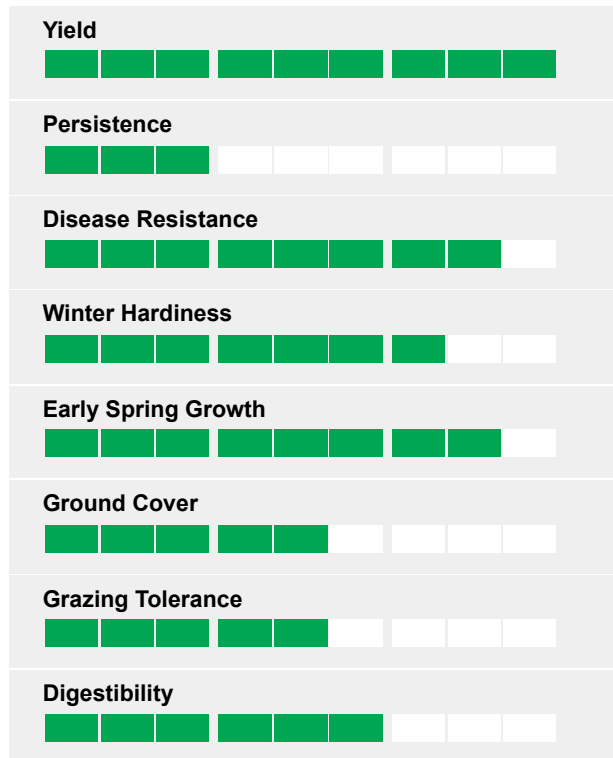

Quality hay or haylage from diploid and Advanced™ Italian Ryegrass

Quality hay or haylage from diploid Italian Ryegrass and Ryegrass Plus™. This mixture will provide very heavy crops in terms of yield and of a quality which is required for the equine fodder market.

Ratings

- Superb for hay or haylage
- Excellent disease resistance
- Will provide at least two heavy crops
- Very responsive to fertiliser inputs

Contains:

Usage:

Seed Rate	Pack Size
13-15kg/acre (32-37kg/ha)	20kg