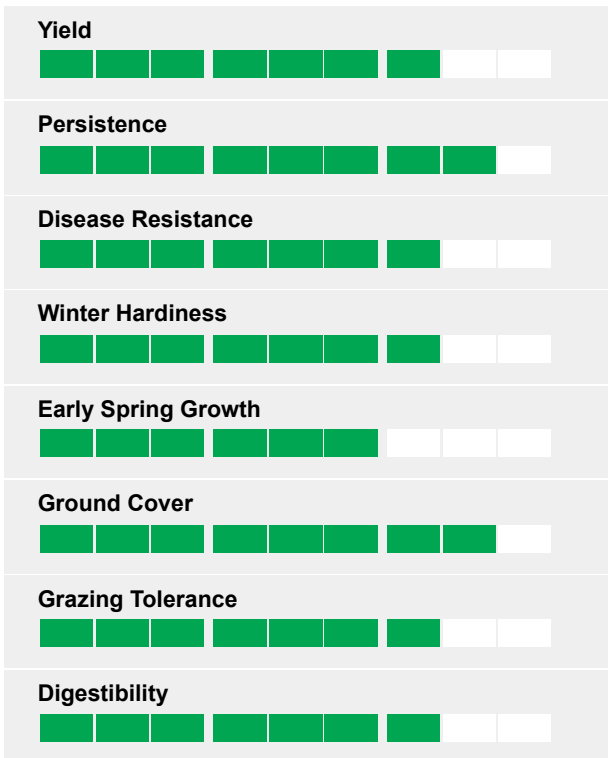

A medium term mixture for cutting and grazing

A very flexible mixture

- Contains high FIBER ENERGY varieties with excellent forage quality
- High percentage of tetraploids to help fermentation and aid the growth of clovers
- Small Red Clover inclusion to help with nitrogen fixation in the early years
- HF Dual Purpose Clover is included at 12% for increased production

Recommended sowing rate: 14-15 kg/acre 35-37 kg/Ha

Ratings

Contains: