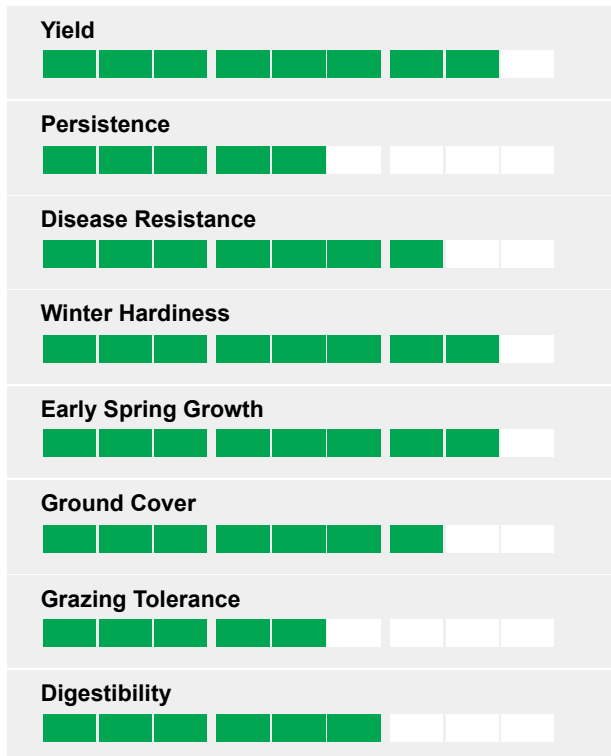

A combination of Late Perennial and Ryegrass™ Grasses for longer term dual purpose use

A grass mixture aimed at producing excellent yields of high-quality forage where climatic and soil conditions are at their most challenging. Extreme dual purpose mixture is designed to cope with whatever mother nature throws at it from drought to flood

Ratings

- Deep rooting Ryegrass Plus™ Grasses tolerate drought and high temperatures
- Good yields at first cut with quick recovery
- Excellent clovers to enhance palatability and quality
- Will stand out in dry summers
- Responds well to spring fertiliser input
- Superb spring growth
- No clover option available