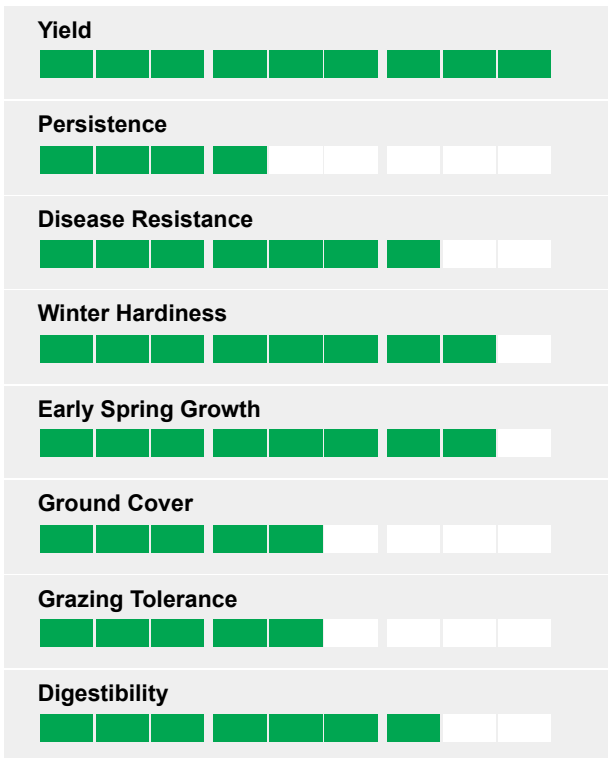

An intensive cutting mixture for high yields of palatable forage for up to 3 years

An intensive cutting mixture for high yields of palatable forage for up to 3 years

- Benefits from Ryegrass Plus™ persistency and quality
- Excellent forage quality
- Good regrowth after cutting
- Responds well to fertiliser
- High in sugar – essential for rapid fermentation
- 12% Red Clover option available

Ratings

Approximate date of 67D 16th May

Contains:

Usage:

Seed Rate	Pack Size	Use
13-15kg/acre (32-37kg/ha)	20kg	Cutti

For more information on Ryegrass Plus™ [Click here](#)